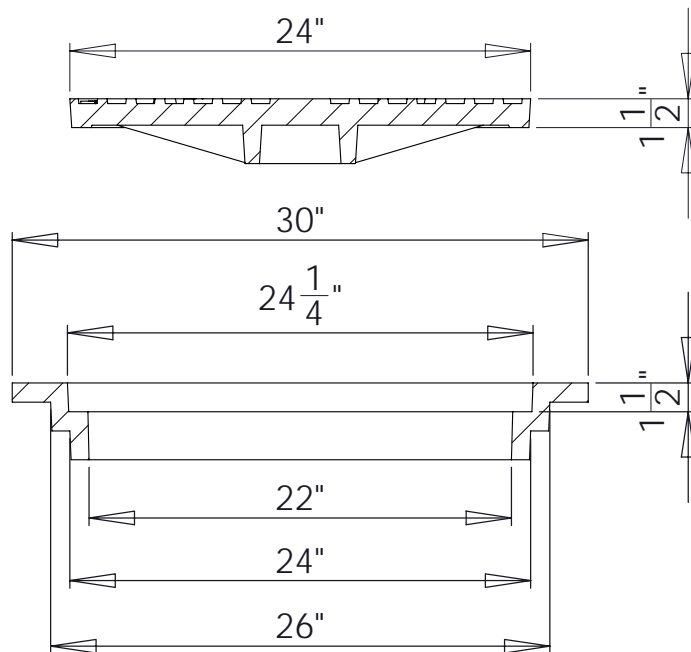

## SBF 1315

22" MANHOLE  
FRAME AND COVER  
DRY WELL

SET WEIGHT	
FRAME	175 LB
COVER	155 LB
TOTAL	330 LB