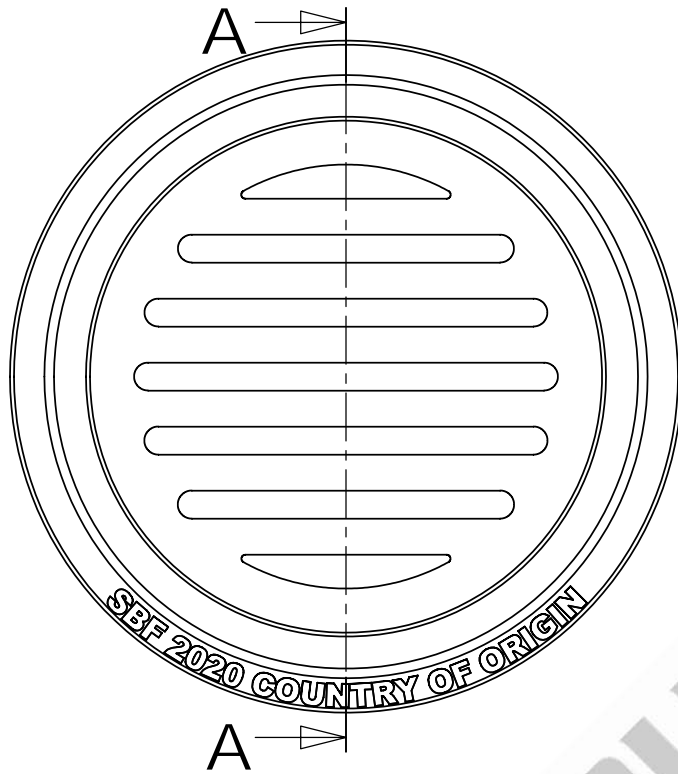

South Bay Foundry

WWW.SOUTHBAYFOUNDRY.COM

PHONE: (619) 956-2780 FAX: (619) 956-2788

SBF 2020

8" ROUND FRAME AND GRATE
NON-TRAFFIC

SECTION A-A

SET WEIGHT	
FRAME	9 LB
GRATE	5 LB
TOTAL	14 LB

GENERAL INFORMATION