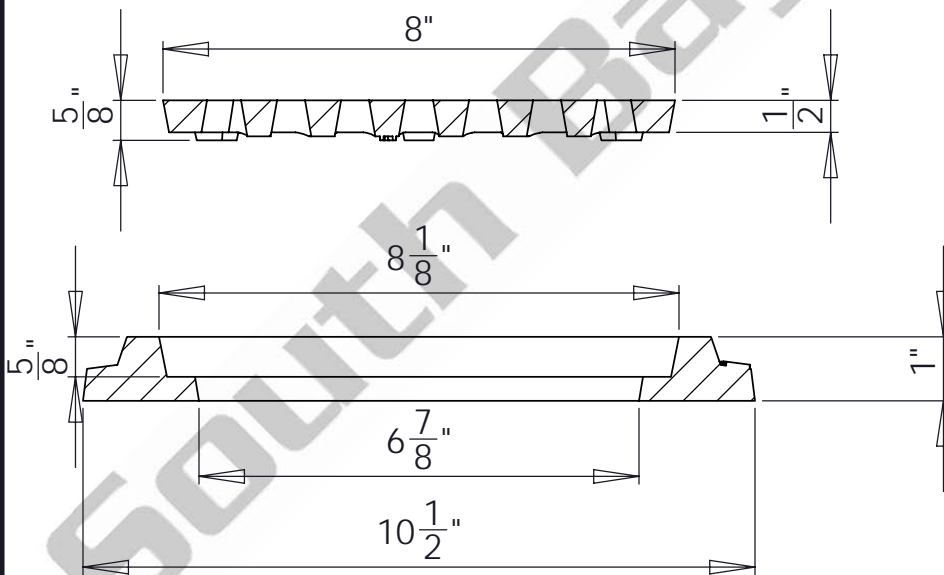

South Bay Foundry

WWW.SOUTHBAYFOUNDRY.COM

PHONE: (619) 956-2780 FAX: (619) 956-2788

SBF 2020

8" ROUND FRAME AND GRATE
NON-TRAFFIC

SECTION A-A

SET WEIGHT	
FRAME	9 LB
GRATE	5 LB
TOTAL	14 LB

GENERAL INFORMATION