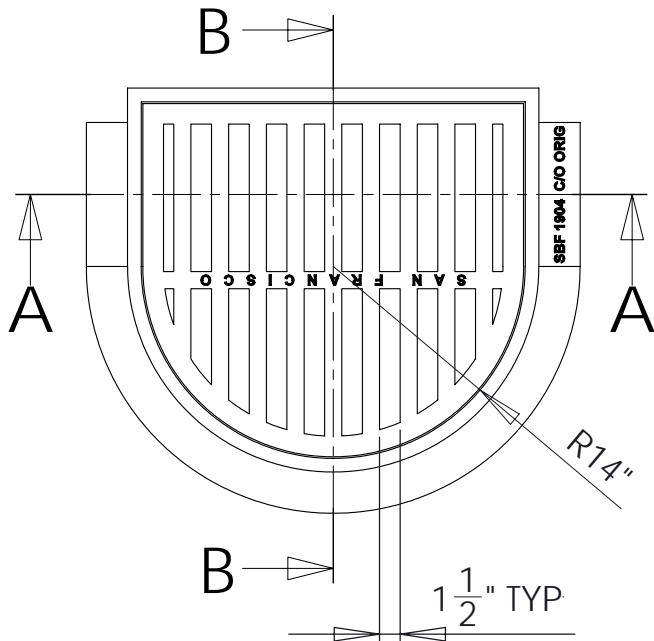

South Bay Foundry

WWW.SOUTHBAYFOUNDRY.COM

PHONE: (619) 956-2780 FAX: (619) 956-2788

SBF 1904

HORSESHOE
FRAME AND GRATE
SAN FRANCISCO

SET WEIGHT	
FRAME	265 LB
GRATE	242 LB
TOTAL	506 LB

SECTION A-A

SECTION B-B

GENERAL INFORMATION

- *MATERIALS CONFORM TO ASTM A48 CLASS 35B
- *CASTINGS SHALL BE DIPPED IN BLACK BITUMINOUS PAINT
- *FRAME AND GRATE MEETS H-20 WHEEL LOADING

APPROVED

BY:

TITLE:

AGENCY:

DATE: