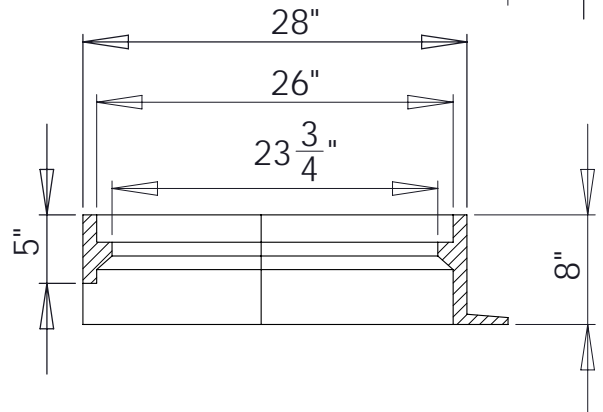

South Bay Foundry

WWW.SOUTHBAYFOUNDRY.COM

PHONE: (619) 956-2780 FAX: (619) 956-2788

SBF 1904

HORSESHOE
FRAME AND GRATE
SAN FRANCISCO

SET WEIGHT	
FRAME	265 LB
GRATE	242 LB
TOTAL	506 LB

SECTION A-A

SECTION B-B

GENERAL INFORMATION

- *MATERIALS CONFORM TO ASTM A48 CLASS 35B
- *CASTINGS SHALL BE DIPPED IN BLACK BITUMINOUS PAINT
- *FRAME AND GRATE MEETS H-20 WHEEL LOADING

APPROVED

BY:

TITLE:

AGENCY:

DATE: