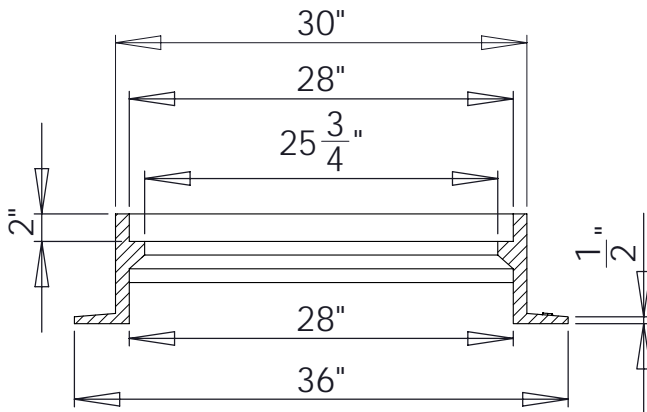

South Bay Foundry

WWW.SOUTHBAYFOUNDRY.COM

PHONE: (619) 956-2780 FAX: (619) 956-2788

SBF 1904

HORSESHOE
FRAME AND GRATE
SAN FRANCISCO

SET WEIGHT	
FRAME	265 LB
GRATE	242 LB
TOTAL	506 LB

SECTION A-A

SECTION B-B

GENERAL INFORMATION

- *MATERIALS CONFORM TO ASTM A48 CLASS 35B
- *CASTINGS SHALL BE DIPPED IN BLACK BITUMINOUS PAINT
- *FRAME AND GRATE MEETS H-20 WHEEL LOADING

APPROVED

BY:

TITLE:

AGENCY:

DATE: