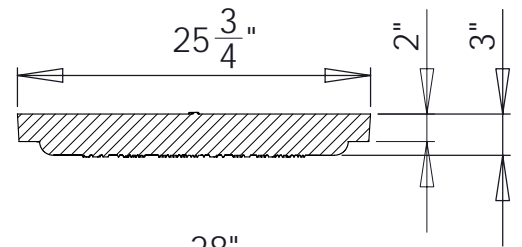

South Bay Foundry

WWW.SOUTHBAYFOUNDRY.COM

PHONE: (619) 956-2780 FAX: (619) 956-2788

SBF 1904

HORSESHOE
FRAME AND GRATE
SAN FRANCISCO

SET WEIGHT	
FRAME	265 LB
GRATE	242 LB
TOTAL	506 LB

SECTION A-A

SECTION B-B

GENERAL INFORMATION

- *MATERIALS CONFORM TO ASTM A48 CLASS 35B
- *CASTINGS SHALL BE DIPPED IN BLACK BITUMINOUS PAINT
- *FRAME AND GRATE MEETS H-20 WHEEL LOADING

APPROVED

BY:

TITLE:

AGENCY:

DATE: