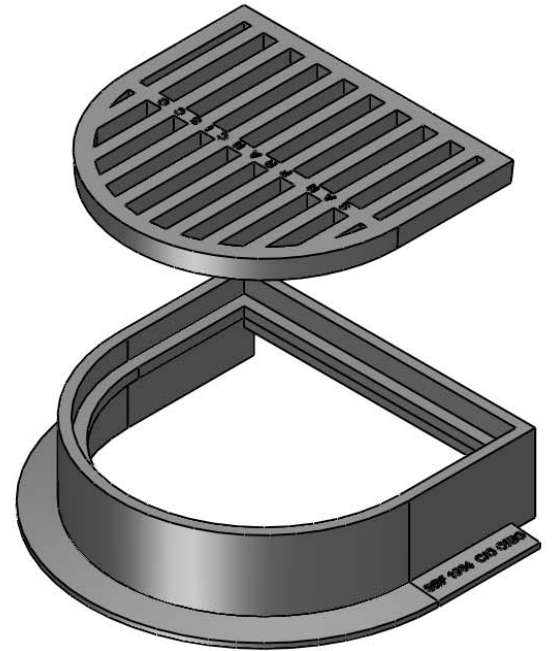

South Bay Foundry

WWW.SOUTHBAYFOUNDRY.COM

PHONE: (619) 956-2780 FAX: (619) 956-2788

SBF 1904

HORSESHOE
FRAME AND GRATE
SAN FRANCISCO

SET WEIGHT	
FRAME	265 LB
GRATE	242 LB
TOTAL	506 LB

SECTION A-A

SECTION B-B

GENERAL INFORMATION

- *MATERIALS CONFORM TO ASTM A48 CLASS 35B
- *CASTINGS SHALL BE DIPPED IN BLACK BITUMINOUS PAINT
- *FRAME AND GRATE MEETS H-20 WHEEL LOADING

APPROVED

BY:

TITLE:

AGENCY:

DATE: