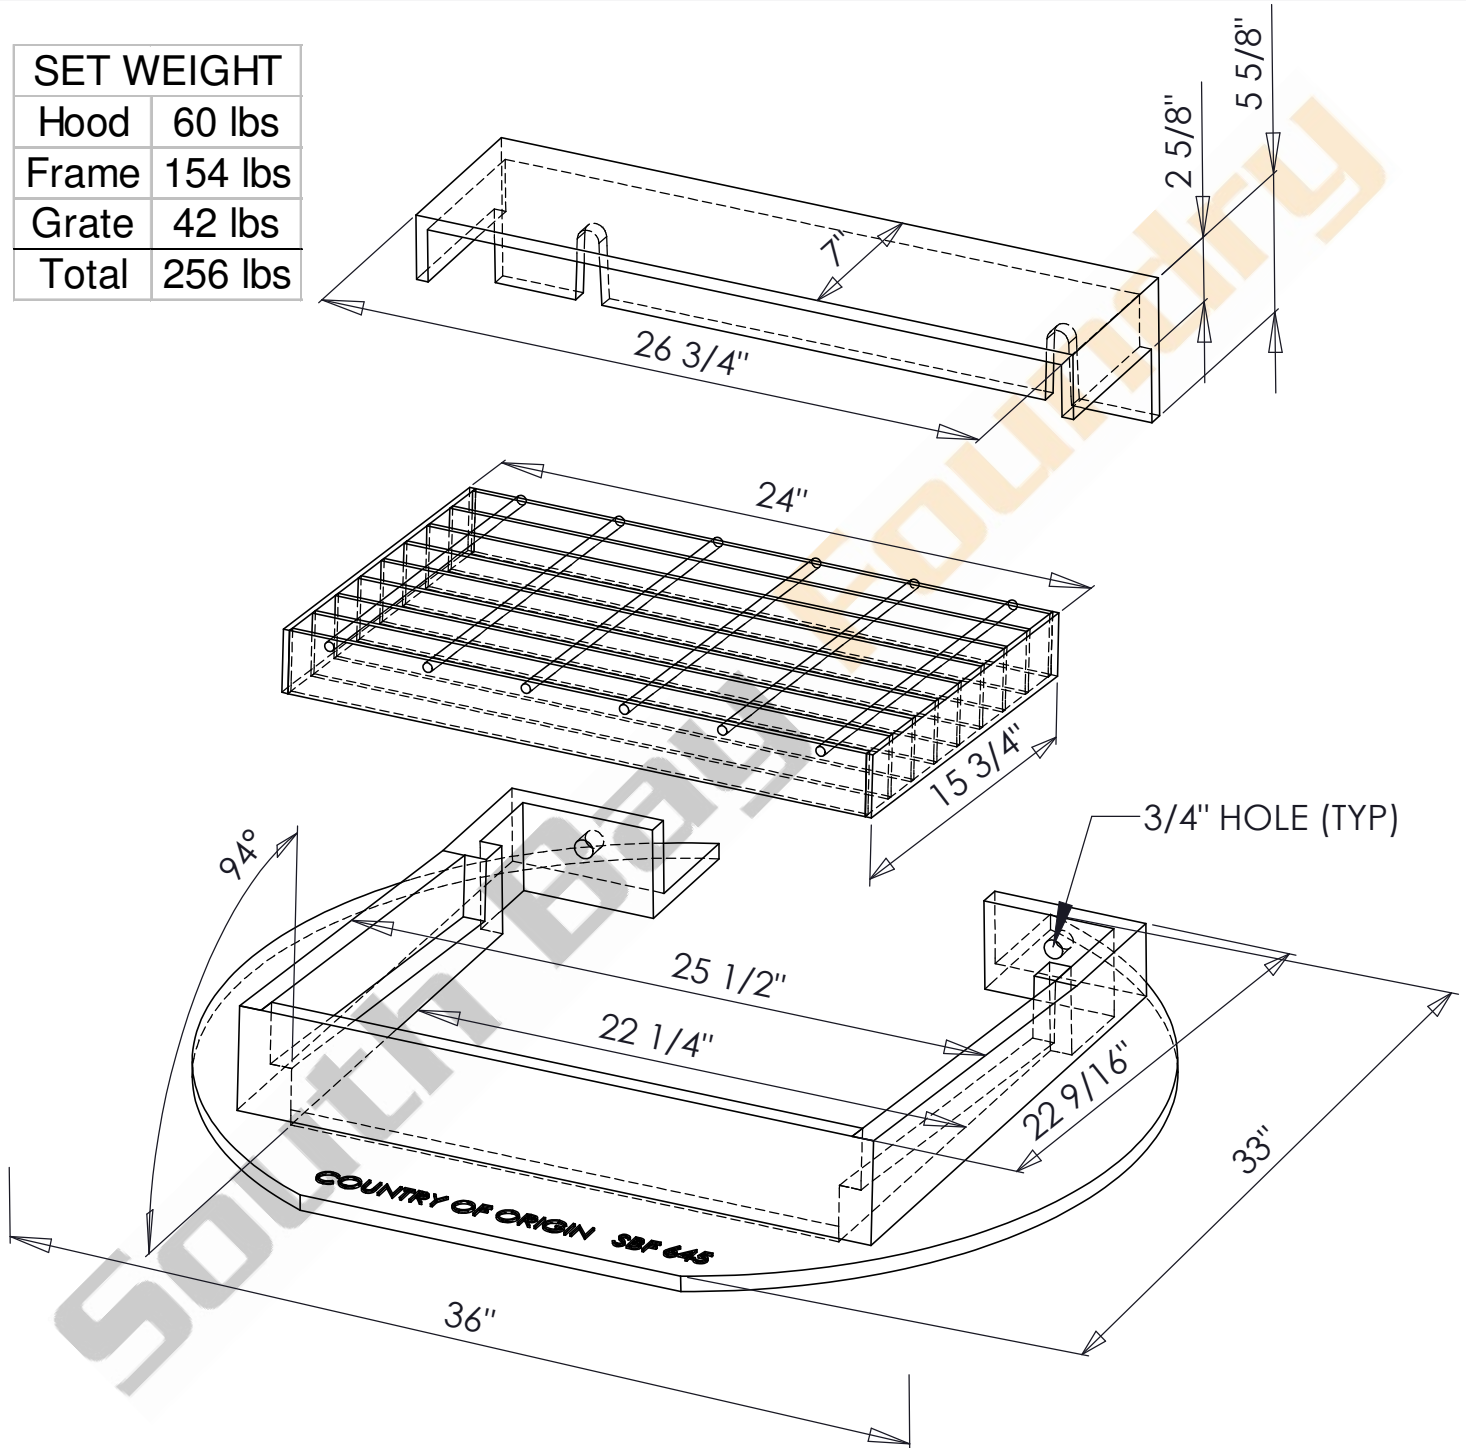

South Bay Foundry

WWW.SOUTHBAYFOUNDRY.COM

PHONE: (619) 956-2780 FAX: (619) 956-2788

645-6 HOOD

6" HOOD WITH
1903 GRATE
C1960, C1962, E2160-1

SET WEIGHT	
Hood	60 lbs
Frame	154 lbs
Grate	42 lbs
Total	256 lbs

GENERAL INFORMATION

- *ALL MATERIALS USED IN MANUFACTURING SHALL CONFORM TO ASTM 48
- *FRAME AND COVER BEARING SURFACES MACHINED FOR CLOSE, QUIET FIT
- *FRAME AND COVER EXCEEDS H-20 WHEEL LOADING

APPROVED

6 1/4" HOOD WITH
1903 STEEL GRATE
C1960, C1962, E2160-1

GENERAL INFORMATION

- *ALL MATERIALS USED IN MANUFACTURING SHALL CONFORM TO ASTM 48
- *FRAME AND COVER BEARING SURFACES MACHINED FOR CLOSE, QUIET FIT
- *FRAME AND COVER EXCEEDS H-20 WHEEL LOADING