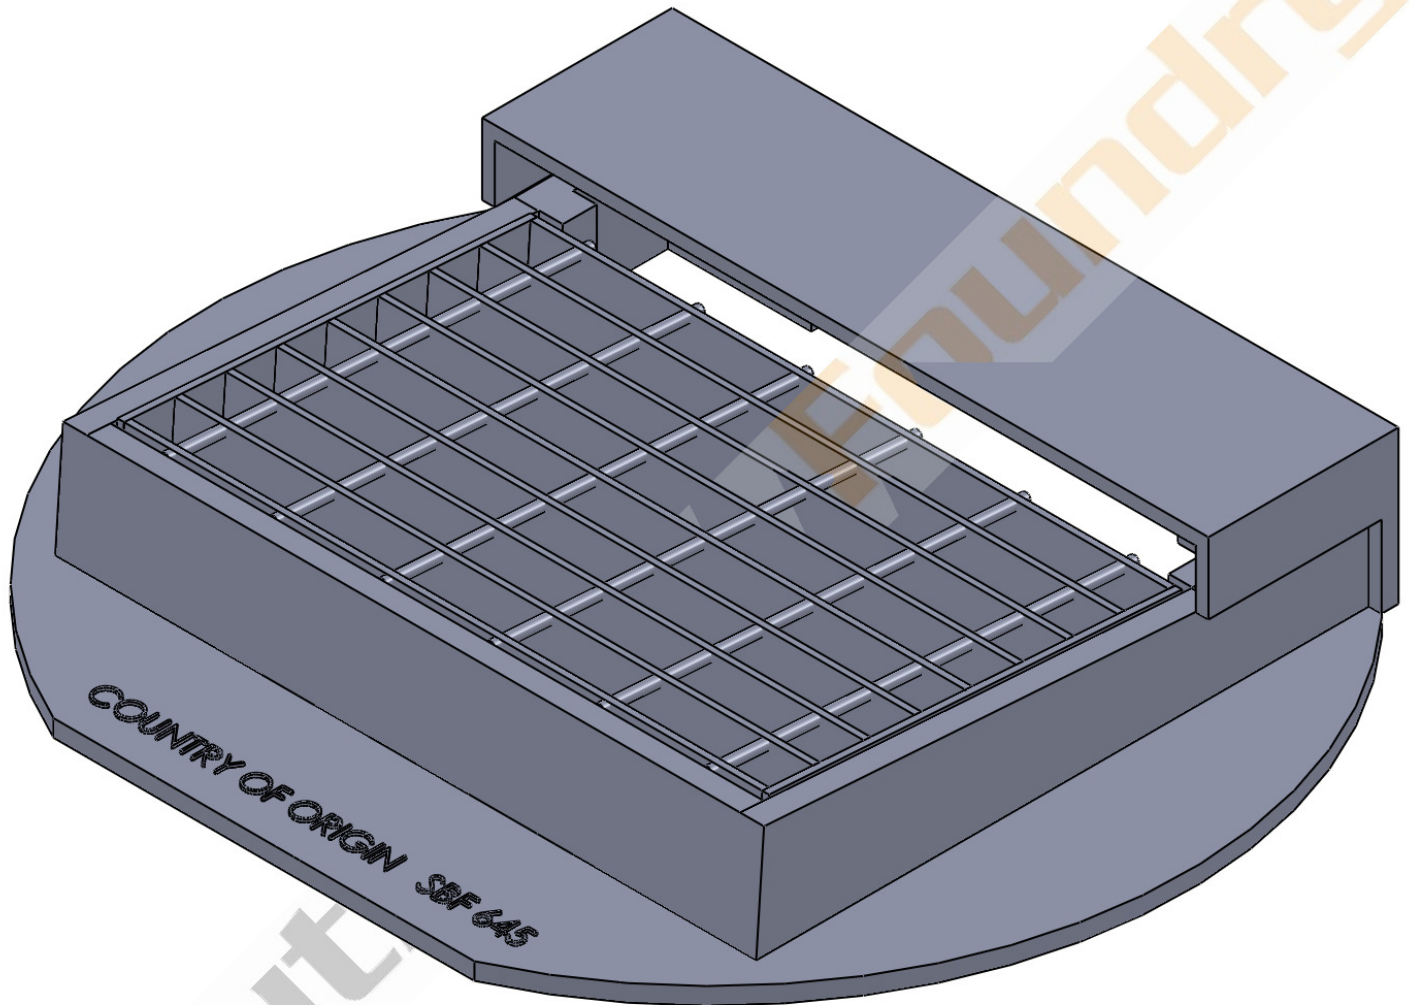

6 1/4" HOOD WITH
1903 STEEL GRATE
C1960, C1962, E2160-1

GENERAL INFORMATION

- *ALL MATERIALS USED IN MANUFACTURING SHALL CONFORM TO ASTM 48
- *FRAME AND COVER BEARING SURFACES MACHINED FOR CLOSE, QUIET FIT
- *FRAME AND COVER EXCEEDS H-20 WHEEL LOADING