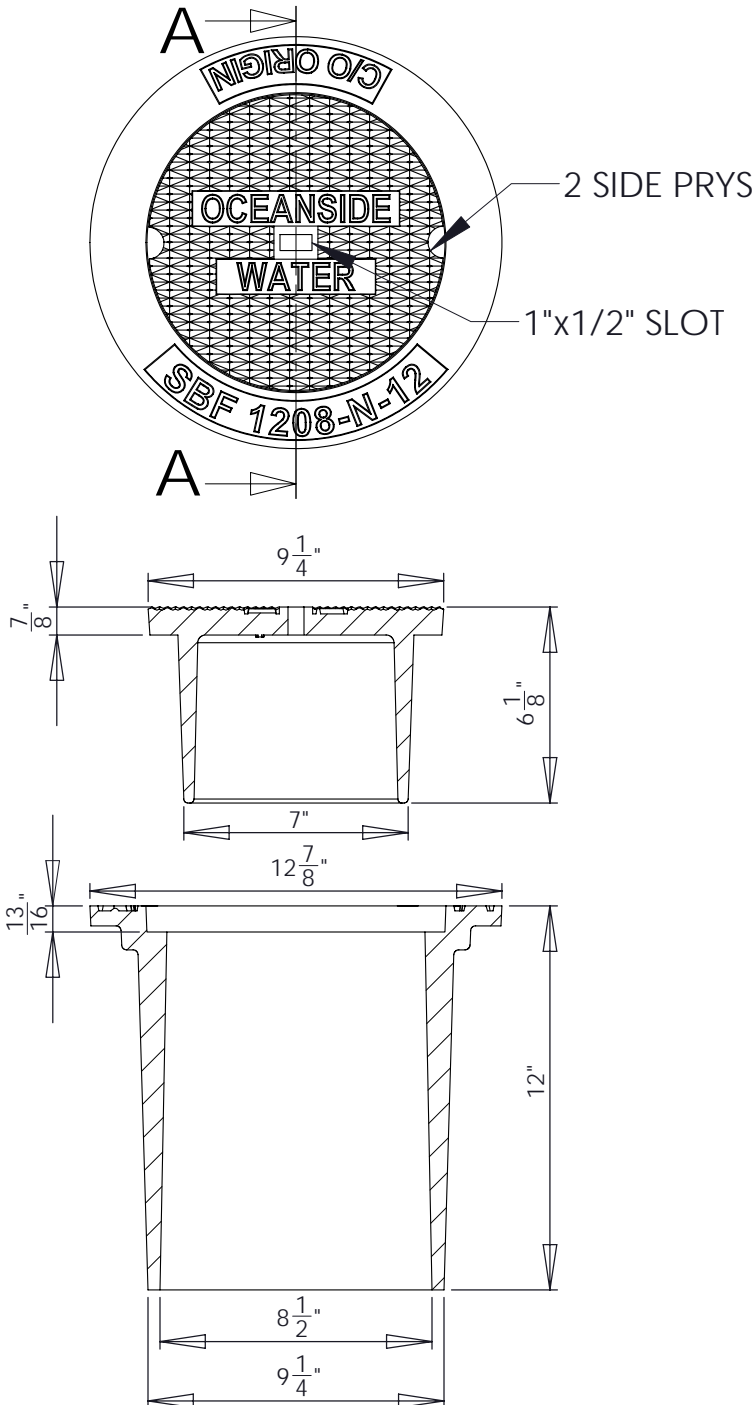

South Bay Foundry

WWW.SOUTHBAYFOUNDRY.COM

PHONE: (619) 956-2780 FAX: (619) 956-2788

SBF 1208-N-12

12" FRAME AND 8" LID
OCEANSIDE WATER

SET WEIGHT	
FRAME	66 LB
COVER	27 LB
TOTAL	93 LB

SECTION A-A

GENERAL INFORMATION

- *MATERIALS CONFORM TO ASTM A48 CLASS 35B
- *BEARING SURFACES MACHINED FOR CLOSE, QUIET FIT
- *CASINGS SHALL BE DIPPED IN BLACK BITUMINOUS PAINT
- *FRAME AND COVER EXCEEDS H-20 WHEEL LOADING

APPROVED

BY: