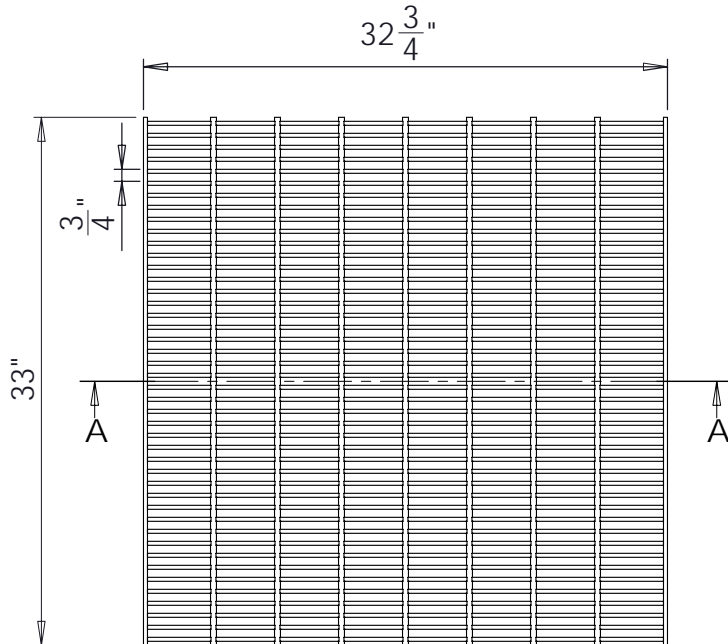

South Bay Foundry

WWW.SOUTHBAYFOUNDRY.COM

PHONE: (619) 956-2780 FAX: (619) 956-2788

E1375G

30x30 NT ADA GRATE

GENERAL INFORMATION

- *MATERIAL: STEEL ASTM A36
- *FINISH: HOT DIP GALVANIZED ASTM A123

APPROVED