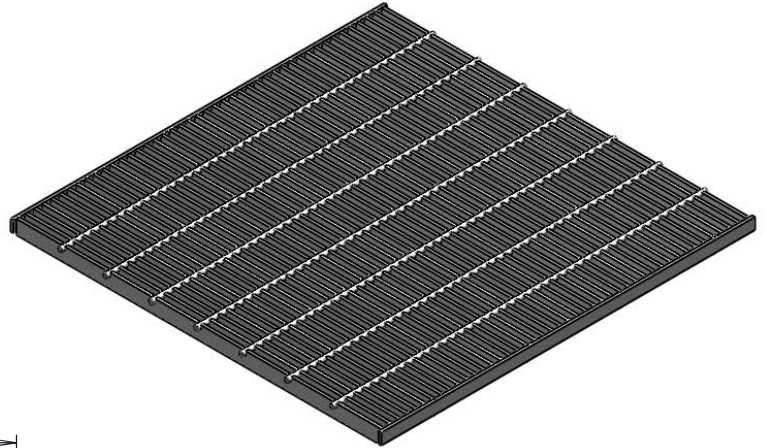

South Bay Foundry

WWW.SOUTHBAYFOUNDRY.COM

PHONE: (619) 956-2780 FAX: (619) 956-2788

E1375G

30x30 NT ADA GRATE

GENERAL INFORMATION

- *MATERIAL: STEEL ASTM A36
- *FINISH: HOT DIP GALVANIZED ASTM A123

APPROVED