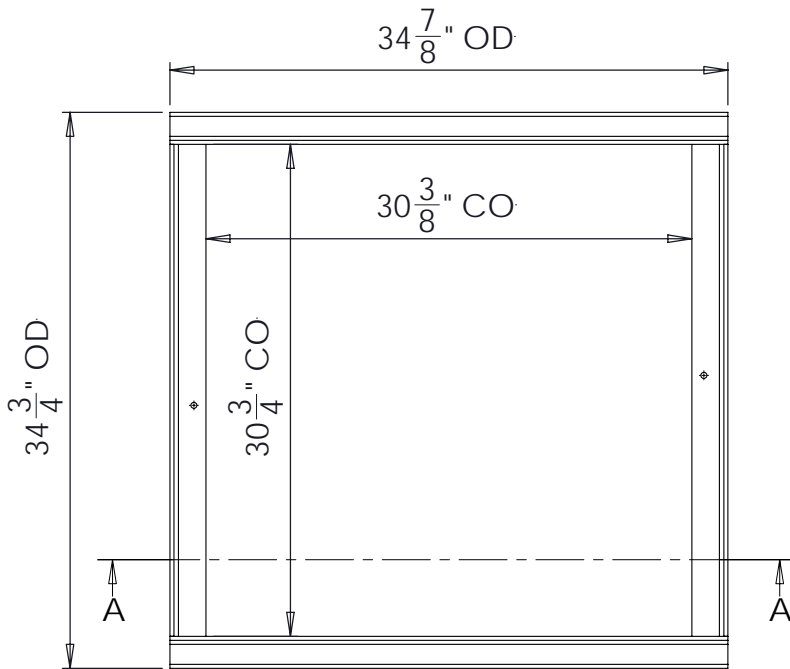

**South Bay Foundry**

WWW.SOUTHBAYFOUNDRY.COM

PHONE: (619) 956-2780 FAX: (619) 956-2788

**E1373G**

30x30 TRAFFIC FRAME

GENERAL INFORMATION

\*MATERIAL: STEEL ASTM A36  
\*FINISH: HOT DIP GALVANIZED ASTM A123