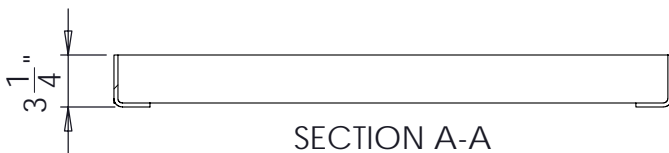

**South Bay Foundry**

WWW.SOUTHBAYFOUNDRY.COM

PHONE: (619) 956-2780 FAX: (619) 956-2788

**E1373G**

30x30 TRAFFIC FRAME

GENERAL INFORMATION

\*MATERIAL: STEEL ASTM A36  
\*FINISH: HOT DIP GALVANIZED ASTM A123