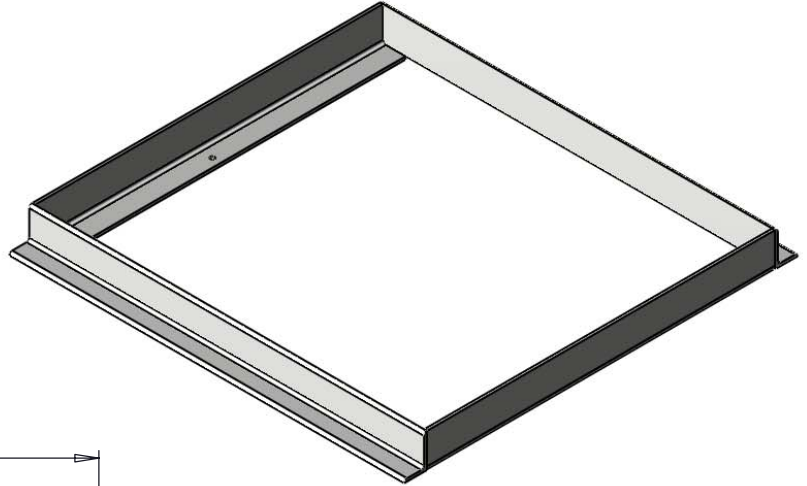

**South Bay Foundry**

WWW.SOUTHBAYFOUNDRY.COM

PHONE: (619) 956-2780 FAX: (619) 956-2788

**E1373G**

30x30 TRAFFIC FRAME

GENERAL INFORMATION

\*MATERIAL: STEEL ASTM A36  
\*FINISH: HOT DIP GALVANIZED ASTM A123