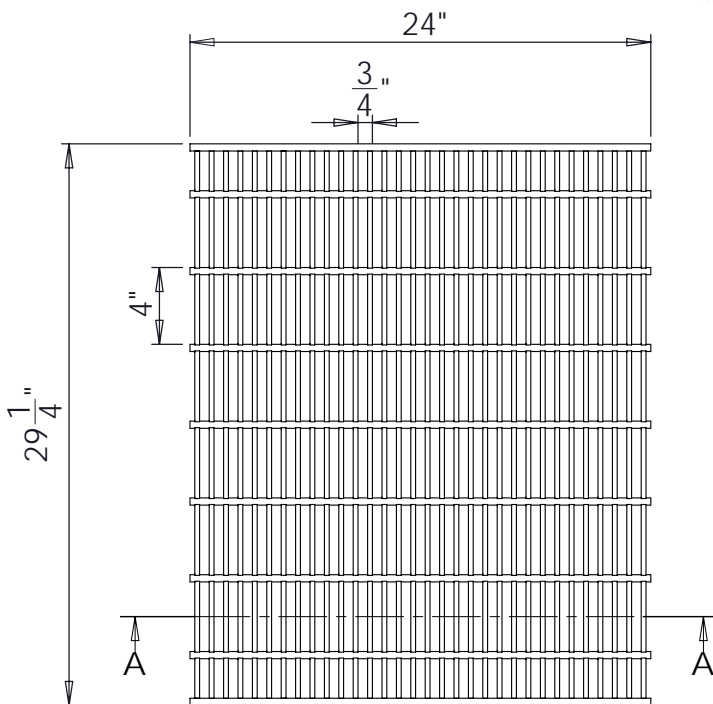

South Bay Foundry

WWW.SOUTHBAYFOUNDRY.COM

PHONE: (619) 956-2780 FAX: (619) 956-2788

E1292G

24x24 M TR ADA GRATE

GENERAL INFORMATION

*MATERIAL: STEEL ASM A36
 *FINISH: HOT DIP GALVANIZED ASTM A123

APPROVED