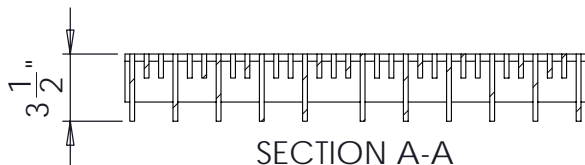

South Bay Foundry

WWW.SOUTHBAYFOUNDRY.COM

PHONE: (619) 956-2780 FAX: (619) 956-2788

E1292G

24x24 M TR ADA GRATE

GENERAL INFORMATION

*MATERIAL: STEEL ASM A36
 *FINISH: HOT DIP GALVANIZED ASTM A123

APPROVED