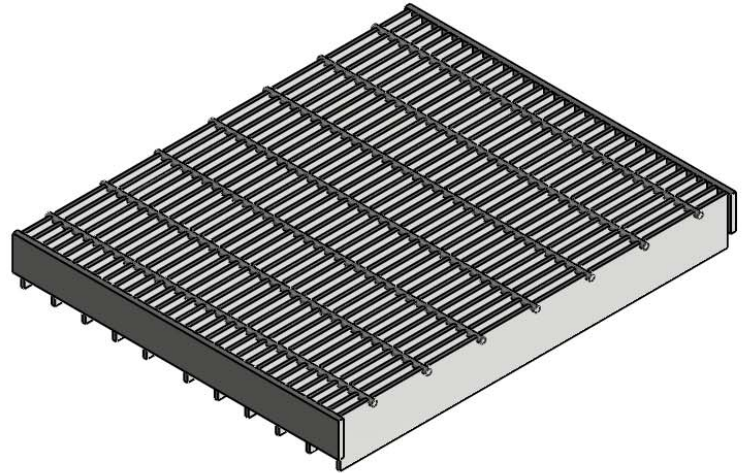

South Bay Foundry

WWW.SOUTHBAYFOUNDRY.COM

PHONE: (619) 956-2780 FAX: (619) 956-2788

E1292G

24x24 M TR ADA GRATE

GENERAL INFORMATION

*MATERIAL: STEEL ASM A36
 *FINISH: HOT DIP GALVANIZED ASTM A123

APPROVED