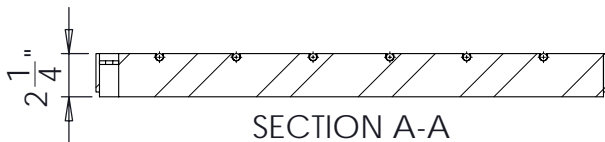

South Bay Foundry

WWW.SOUTHBAYFOUNDRY.COM

PHONE: (619) 956-2780 FAX: (619) 956-2788

E1216G

24x24 TR ADA GRATE

GENERAL INFORMATION

- *MATERIAL: STEEL ASTM A36
- *FINISH: HOT DIP GALVANIZED ASTM A123

APPROVED