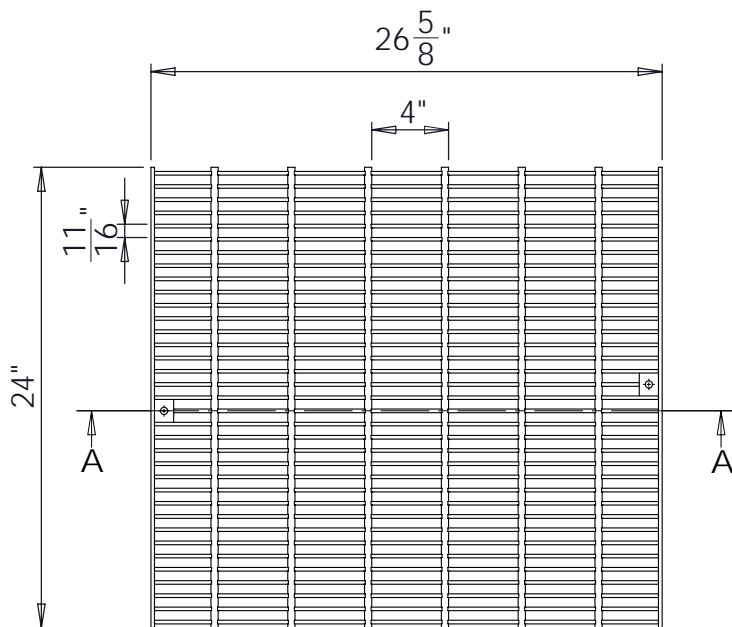

South Bay Foundry

WWW.SOUTHBAYFOUNDRY.COM

PHONE: (619) 956-2780 FAX: (619) 956-2788

E1216G

24x24 TR ADA GRATE

GENERAL INFORMATION

- *MATERIAL: STEEL ASTM A36
- *FINISH: HOT DIP GALVANIZED ASTM A123

APPROVED