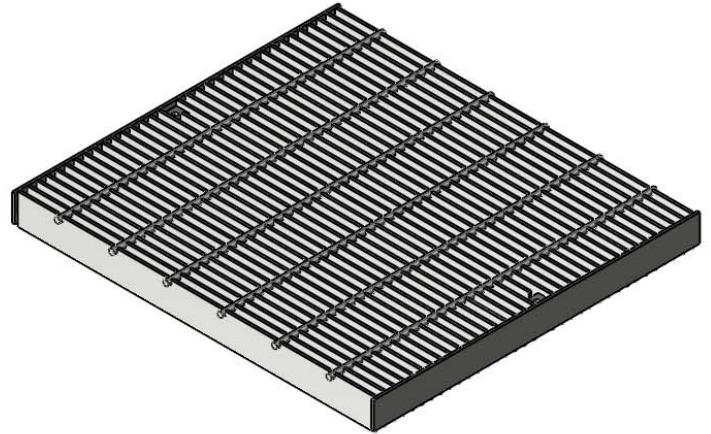

South Bay Foundry

WWW.SOUTHBAYFOUNDRY.COM

PHONE: (619) 956-2780 FAX: (619) 956-2788

E1216G

24x24 TR ADA GRATE

GENERAL INFORMATION

- *MATERIAL: STEEL ASTM A36
- *FINISH: HOT DIP GALVANIZED ASTM A123

APPROVED