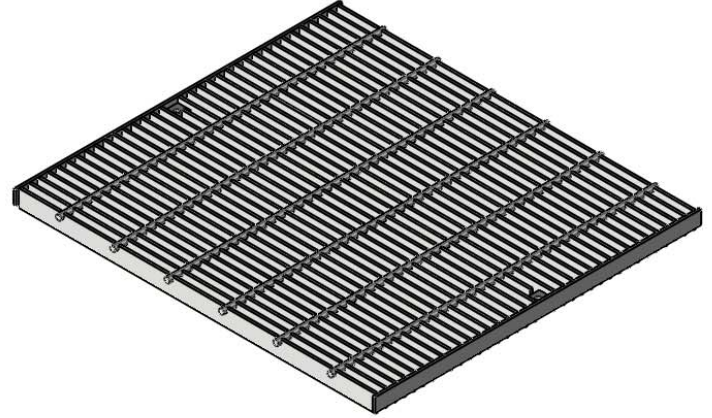

## E1215G

24x24 GRATE  
NON TRAFFIC

### GENERAL INFORMATION

- \*MATERIAL: STEEL ASTM A36
- \*FINISH: HOT DIP GALVANIZED ASTM A123