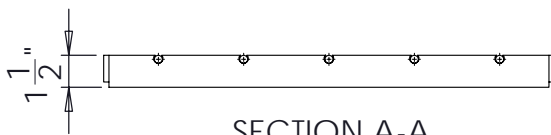

South Bay Foundry

WWW.SOUTHBAYFOUNDRY.COM

PHONE: (619) 956-2780 FAX: (619) 956-2788

E1165G

18x18 M ADA GRATE

GENERAL INFORMATION

- *MATERIAL: STEEL ASTM A36
- *FINISH: HOT DIP GALVANIZED ASTM A123

APPROVED