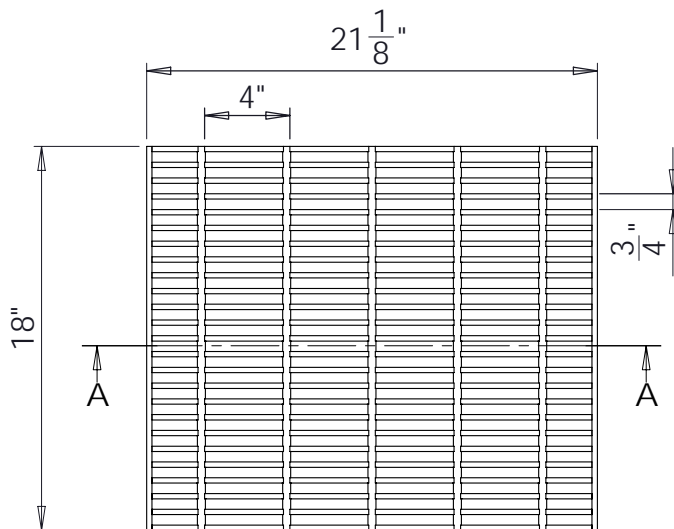

South Bay Foundry

WWW.SOUTHBAYFOUNDRY.COM

PHONE: (619) 956-2780 FAX: (619) 956-2788

E1165G

18x18 M ADA GRATE

GENERAL INFORMATION

- *MATERIAL: STEEL ASTM A36
- *FINISH: HOT DIP GALVANIZED ASTM A123

APPROVED