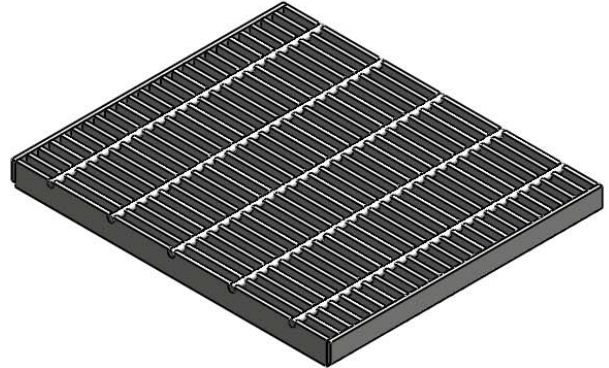

South Bay Foundry

WWW.SOUTHBAYFOUNDRY.COM

PHONE: (619) 956-2780 FAX: (619) 956-2788

E1165G

18x18 M ADA GRATE

GENERAL INFORMATION

- *MATERIAL: STEEL ASTM A36
- *FINISH: HOT DIP GALVANIZED ASTM A123

APPROVED