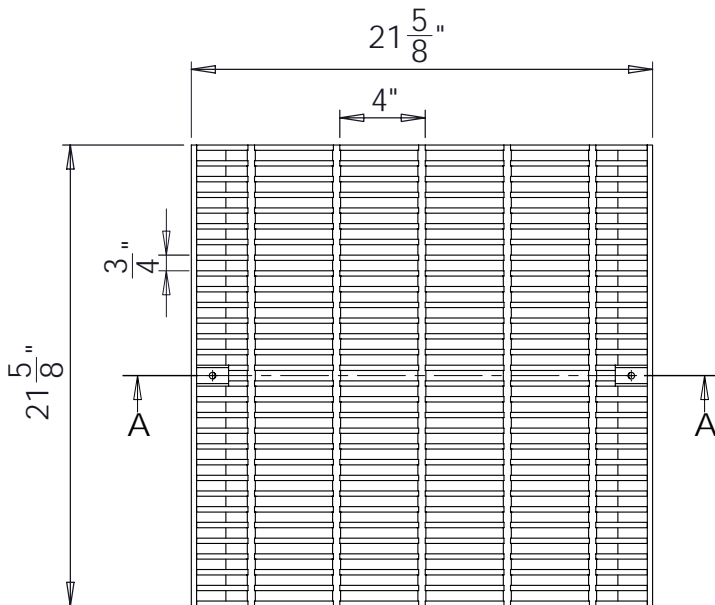

South Bay Foundry

WWW.SOUTHBAYFOUNDRY.COM

PHONE: (619) 956-2780 FAX: (619) 956-2788

E1143G

18x18 TR ADA GRATE

GENERAL INFORMATION

*MATERIAL: STEEL ASTM A36
 *FINISH: HOT DIP GALVANIZED ASTM A123

APPROVED