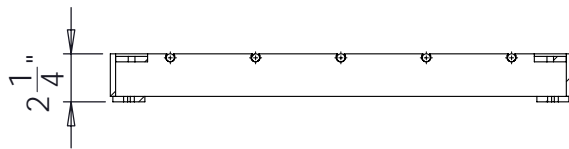

South Bay Foundry

WWW.SOUTHBAYFOUNDRY.COM

PHONE: (619) 956-2780 FAX: (619) 956-2788

E1143G

18x18 TR ADA GRATE

GENERAL INFORMATION

*MATERIAL: STEEL ASTM A36
 *FINISH: HOT DIP GALVANIZED ASTM A123

APPROVED