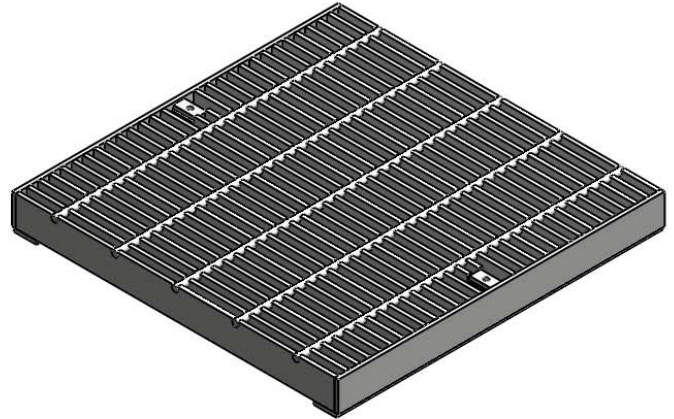

South Bay Foundry

WWW.SOUTHBAYFOUNDRY.COM

PHONE: (619) 956-2780 FAX: (619) 956-2788

E1143G

18x18 TR ADA GRATE

GENERAL INFORMATION

*MATERIAL: STEEL ASTM A36
 *FINISH: HOT DIP GALVANIZED ASTM A123

APPROVED