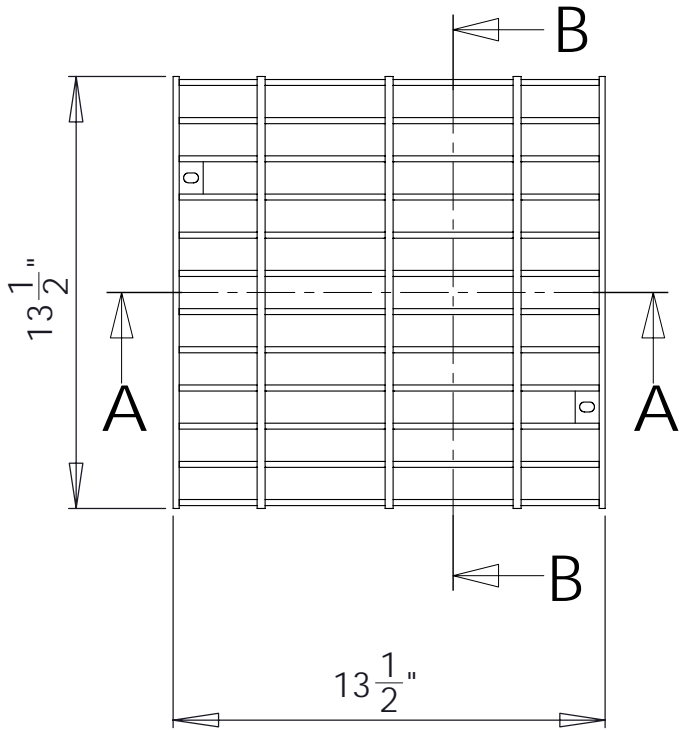

South Bay Foundry

WWW.SOUTHBAYFOUNDRY.COM

PHONE: (619) 956-2780 FAX: (619) 956-2788

E1050G

12x12 NT GRATE

WEIGHT

11 LB

GENERAL INFORMATION