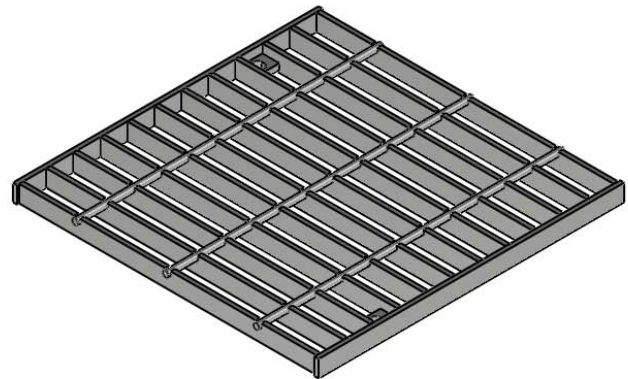

South Bay Foundry

WWW.SOUTHBAYFOUNDRY.COM

PHONE: (619) 956-2780 FAX: (619) 956-2788

E1050G

12x12 NT GRATE

WEIGHT

11 LB

GENERAL INFORMATION

*MATERIAL: STEEL ASTM A36
*FINISH: HOT DIP GALVANIZED ASTM A123

APPROVED

BY:

TITLE:

AGENCY:

DATE: