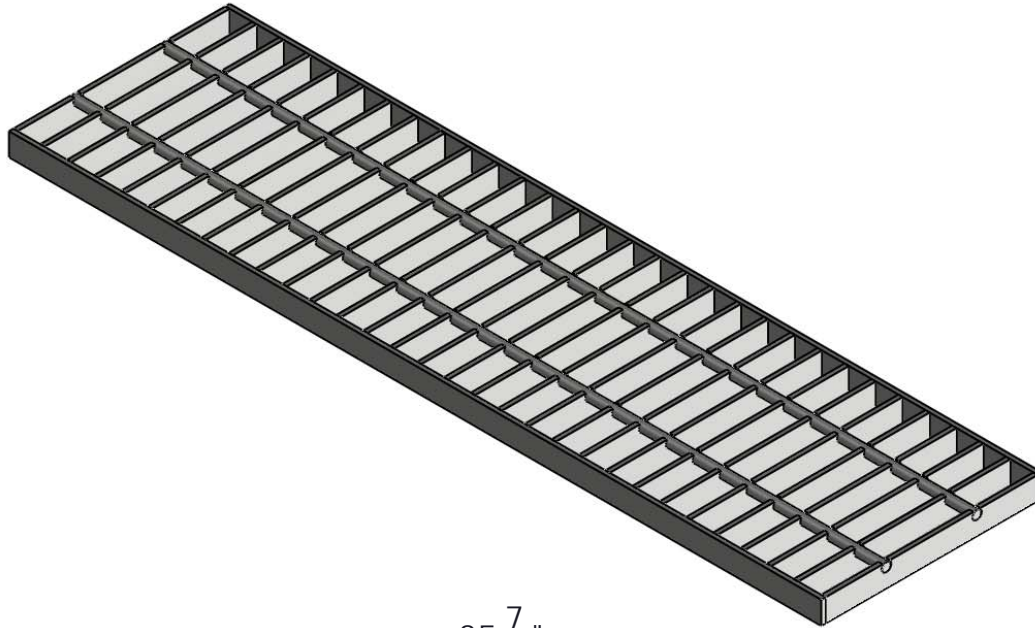

South Bay Foundry

WWW.SOUTHBAYFOUNDRY.COM

PHONE: (619) 956-2780 FAX: (619) 956-2788

E1011G

9 3/4"x36" NT GRATE

GENERAL INFORMATION

- *MATERIAL: STEEL ASTM A36
- *FINISH: HOT DIP GALVANIZED ASTM A123
- *DIMENSIONS SHOWN ARE FINISHED (AFTER GALVANIZATION AND ASSEMBLY)