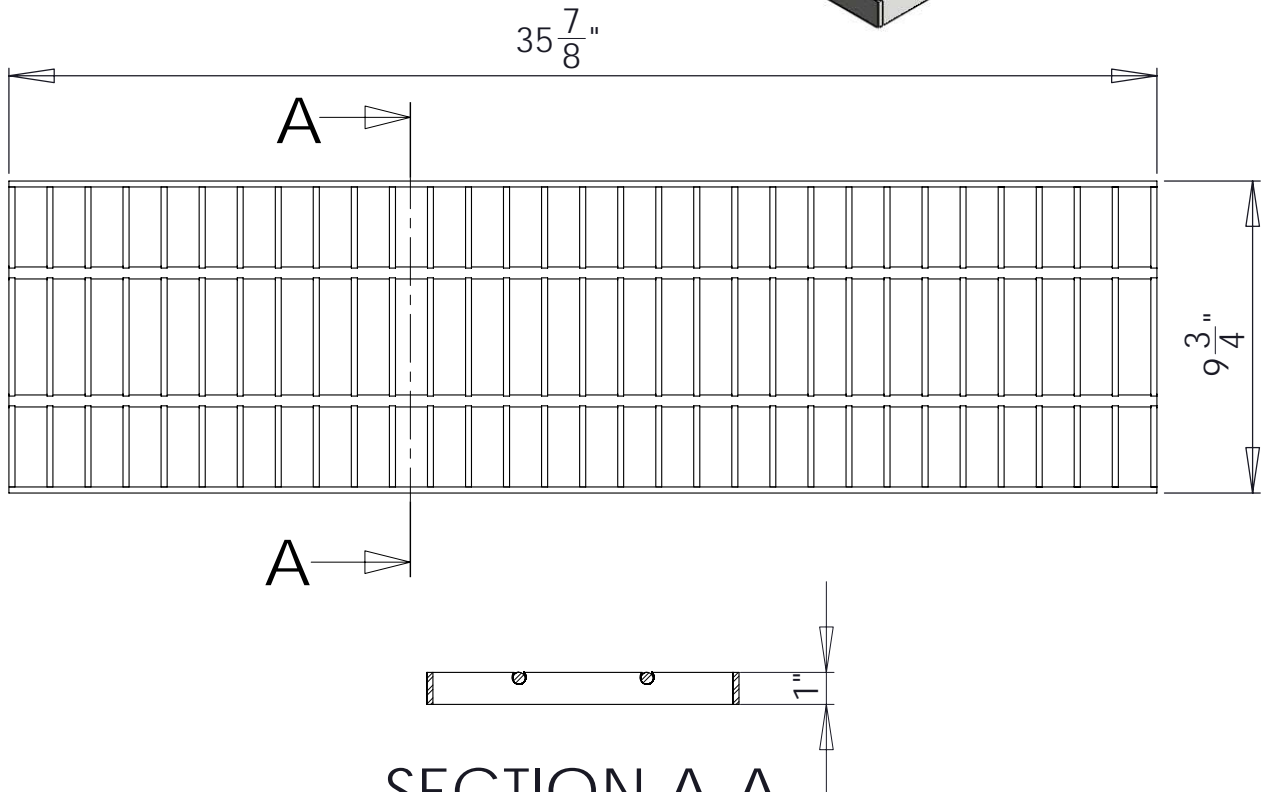

South Bay Foundry

WWW.SOUTHBAYFOUNDRY.COM

PHONE: (619) 956-2780 FAX: (619) 956-2788

E1011G

9 3/4"x36" NT GRATE

GENERAL INFORMATION

- *MATERIAL: STEEL ASTM A36
- *FINISH: HOT DIP GALVANIZED ASTM A123
- *DIMENSIONS SHOWN ARE FINISHED (AFTER GALVANIZATION AND ASSEMBLY)