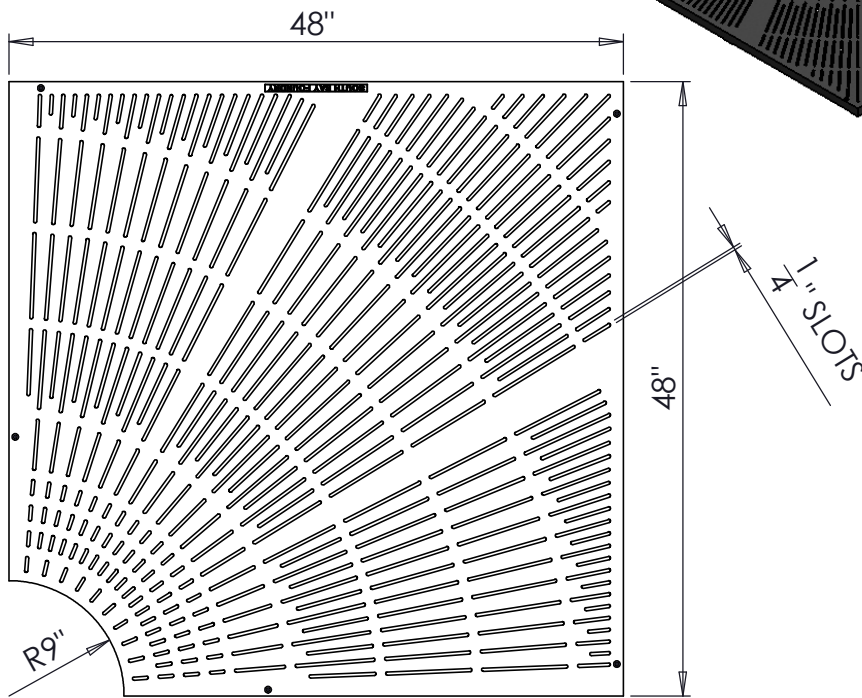

South Bay Foundry

WWW.SOUTHBAYFOUNDRY.COM

PHONE: (619) 956-2780 FAX: (619) 956-2788

D2296-1.5SQ

96"x96" STBM STYLE TREE GRATE
IN 4 PIECES

WEIGHT	
PER SET	1516 LB

GENERAL INFORMATION

- *MATERIAL: GREY CAST IRON ASTM A48 CLASS 30B
- *Ø 18" OPENING CAN BE ENLARGED TO Ø 22", Ø 26", Ø 30", OR Ø 34"