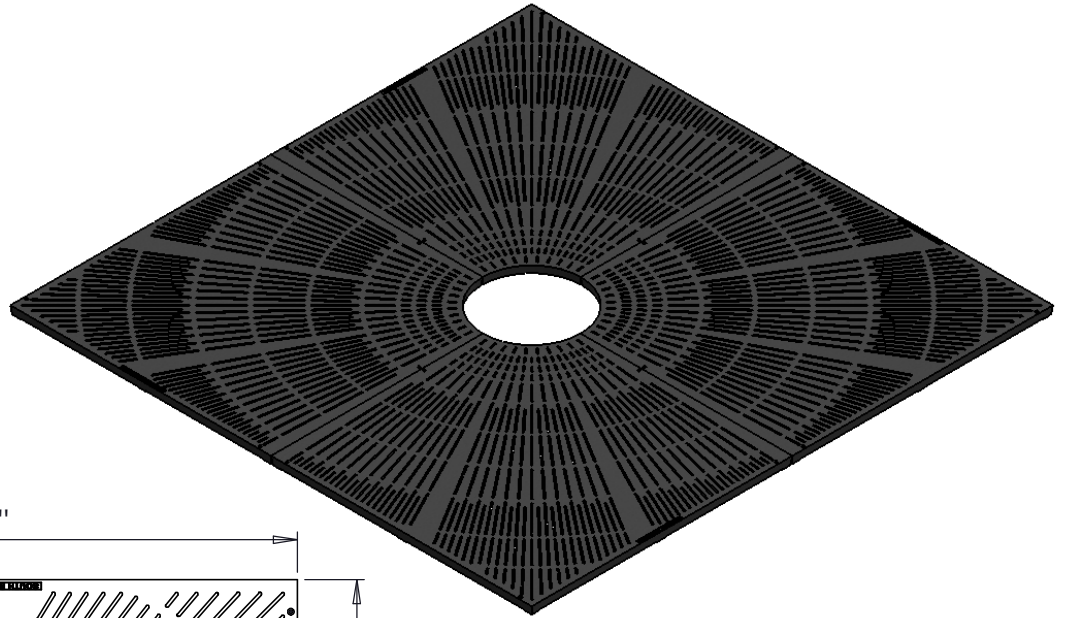

South Bay Foundry

WWW.SOUTHBAYFOUNDRY.COM

PHONE: (619) 956-2780 FAX: (619) 956-2788

D2296-1.5SQ

96"x96" STBM STYLE TREE GRATE
IN 4 PIECES

WEIGHT	
PER SET	1516 LB

GENERAL INFORMATION

- *MATERIAL: GREY CAST IRON ASTM A48 CLASS 30B
- *Ø 18" OPENING CAN BE ENLARGED TO Ø 22", Ø 26", Ø 30", OR Ø 34"