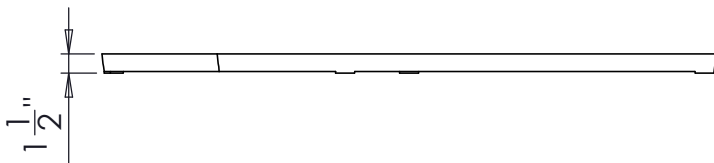

South Bay Foundry

WWW.SOUTHBAYFOUNDRY.COM

PHONE: (619) 956-2780 FAX: (619) 956-2788

D2296-1.5SQ

96"x96" STBM STYLE TREE GRATE
IN 4 PIECES

WEIGHT	
PER SET	1516 LB

GENERAL INFORMATION

- *MATERIAL: GREY CAST IRON ASTM A48 CLASS 30B
- *Ø 18" OPENING CAN BE ENLARGED TO Ø 22", Ø 26", Ø 30", OR Ø 34"