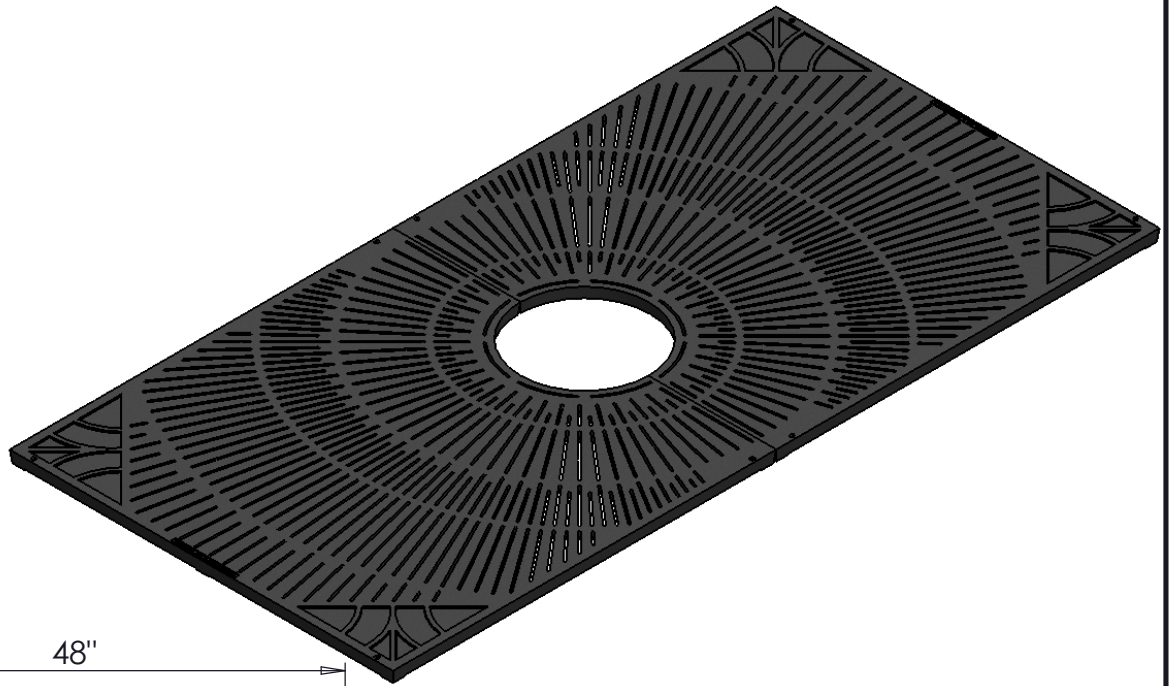

## D114896-1.5LH

48"x96" STB STYLE TREE GRATE  
HEMET

WEIGHT	
PER SET	742 LB

### GENERAL INFORMATION

- \*MATERIAL: CAST IRON, DUCTILE IRON, OR ALUMINUM
- \*FINISHES AVAILABLE: BARE, PAINTED, POWDER COATED, OR SHARK GRIP
- \*APPROXIMATE TREE OPENING:  $\phi 16"$ ,  $\phi 18"$ , OR  $\phi 26"$