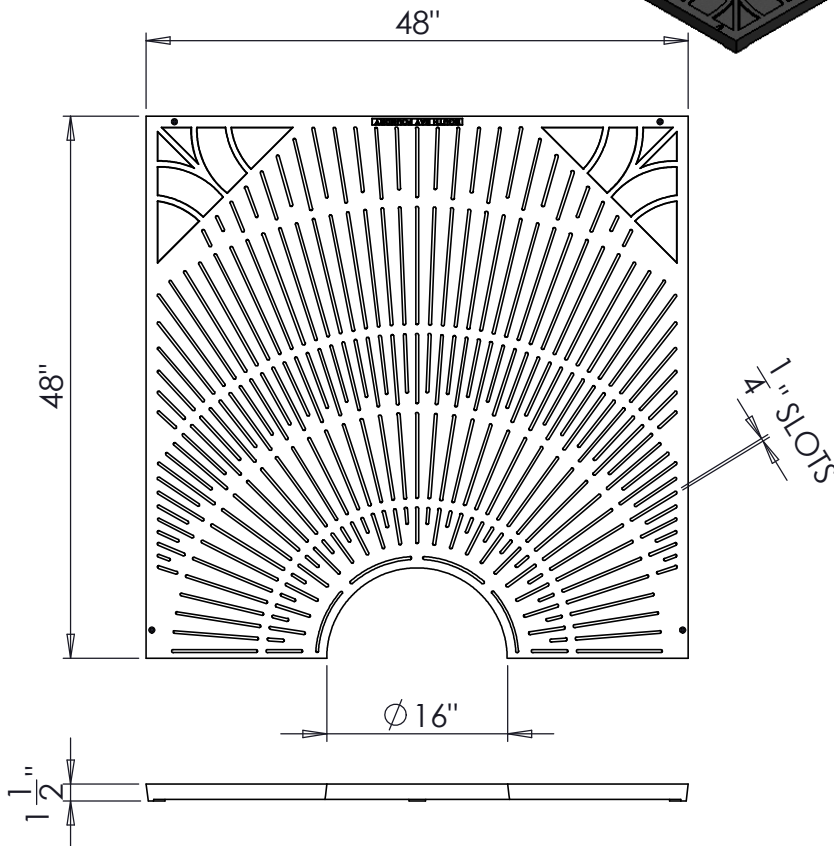

## D114896-1.5LH

48"x96" STB STYLE TREE GRATE  
HEMET

WEIGHT	
PER SET	742 LB

### GENERAL INFORMATION

- \*MATERIAL: CAST IRON, DUCTILE IRON, OR ALUMINUM
- \*FINISHES AVAILABLE: BARE, PAINTED, POWDER COATED, OR SHARK GRIP
- \*APPROXIMATE TREE OPENING:  $\phi 16"$ ,  $\phi 18"$ , OR  $\phi 26"$