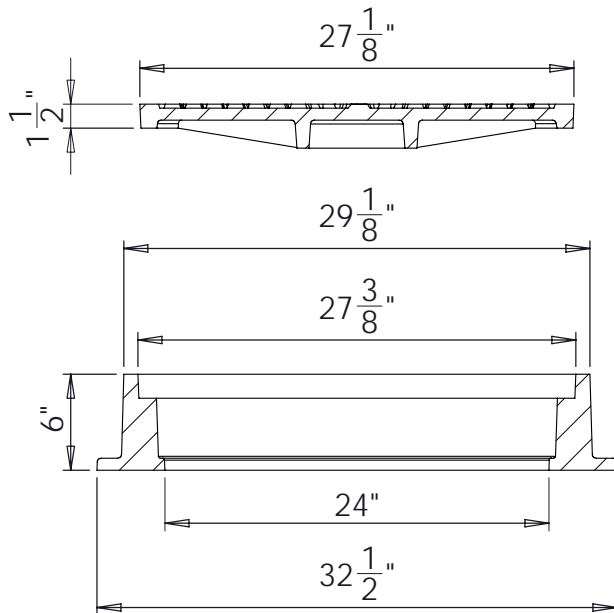

South Bay Foundry

WWW.SOUTHBAYFOUNDRY.COM

PHONE: (619) 956-2780 FAX: (619) 956-2788

SBF 1495

24" MANHOLE FRAME AND COVER S

ID#	A4100	A4106
SIZE	24" (F)	27-1/8" (C)
WEIGHT	257 LB	190 LB

GENERAL INFORMATION

- *MATERIAL: GREY CAST IRON ASTM A48 CLASS 30B
- *BEARING SURFACES MACHINED FOR CLOSE, QUIET FIT
- *FINISH: DIPPED IN BLACK BITUMINOUS PAINT
- *MEETS H-20 WHEEL LOAD REQUIREMENTS