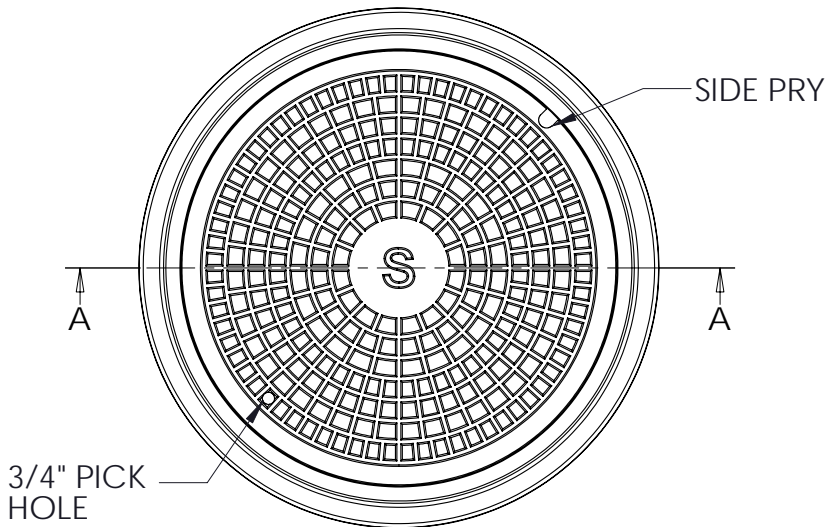

South Bay Foundry

WWW.SOUTHBAYFOUNDRY.COM

PHONE: (619) 956-2780 FAX: (619) 956-2788

SBF 1495

24" MANHOLE FRAME AND COVER S

ID#	A4100	A4106
SIZE	24" (F)	27-1/8" (C)
WEIGHT	257 LB	190 LB

GENERAL INFORMATION

- *MATERIAL: GREY CAST IRON ASTM A48 CLASS 30B
- *BEARING SURFACES MACHINED FOR CLOSE, QUIET FIT
- *FINISH: DIPPED IN BLACK BITUMINOUS PAINT
- *MEETS H-20 WHEEL LOAD REQUIREMENTS