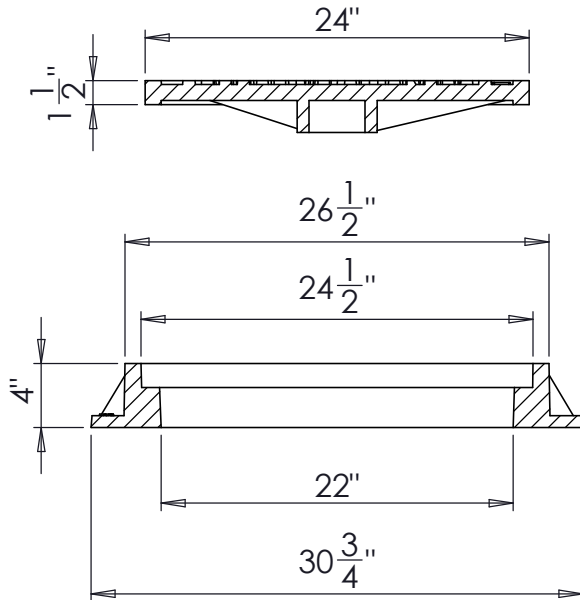

South Bay Foundry

WWW.SOUTHBAYFOUNDRY.COM

PHONE: (619) 956-2780 FAX: (619) 956-2788

SBF 1310

22" MANHOLE
FRAME AND COVER
BUENA SANITATION SEWER

SECTION A-A

SET WEIGHT	
FRAME	175 LB
COVER	155 LB
TOTAL	330 LB

A1000 / A1003-1

GENERAL INFORMATION

- *MATERIAL: GREY CAST IRON ASTM A48 CLASS 30B
- *BEARING SURFACES MACHINED FOR CLOSE, QUIET FIT
- *FINISH: DIPPED IN BLACK BITUMINOUS PAINT
- *MEETS H-20 WHEEL LOAD REQUIREMENTS