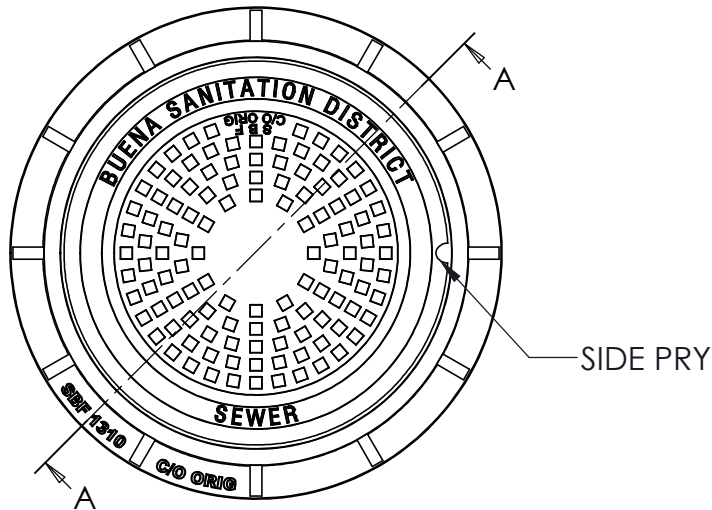

South Bay Foundry

WWW.SOUTHBAYFOUNDRY.COM

PHONE: (619) 956-2780 FAX: (619) 956-2788

SBF 1310

22" MANHOLE
FRAME AND COVER
BUENA SANITATION SEWER

SECTION A-A

SET WEIGHT	
FRAME	175 LB
COVER	155 LB
TOTAL	330 LB

A1000 / A1003-1

GENERAL INFORMATION

- *MATERIAL: GREY CAST IRON ASTM A48 CLASS 30B
- *BEARING SURFACES MACHINED FOR CLOSE, QUIET FIT
- *FINISH: DIPPED IN BLACK BITUMINOUS PAINT
- *MEETS H-20 WHEEL LOAD REQUIREMENTS